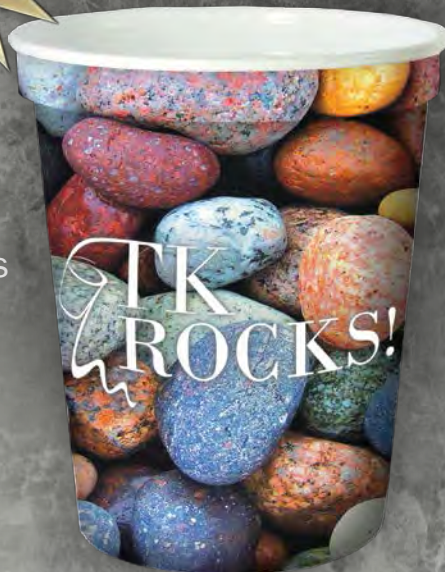

ColorRich™ Stadium Cups

500 - 1 million pieces
As fast as 7 days!