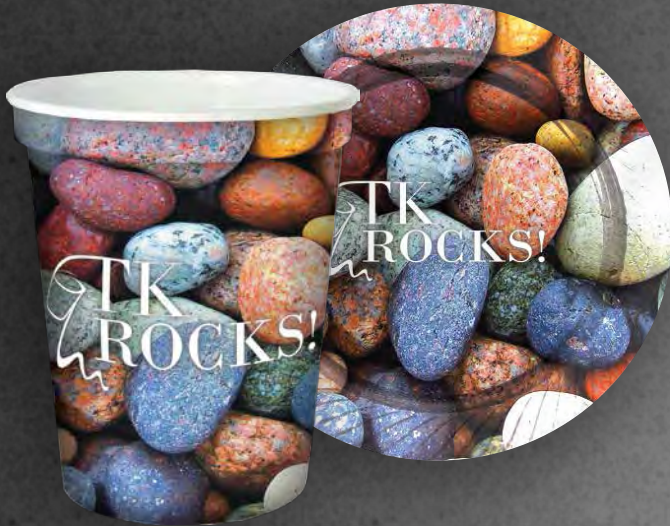

Sample/Catalog Requests to: samples@tkcups-sorgs.com

Special quote requests to: info@tkcups-sorgs.com

New in 2018

ColorRich™ Stadium Cups & Plates

500 - 1 million pieces
As fast as 7 days!

Expanded Digital Program